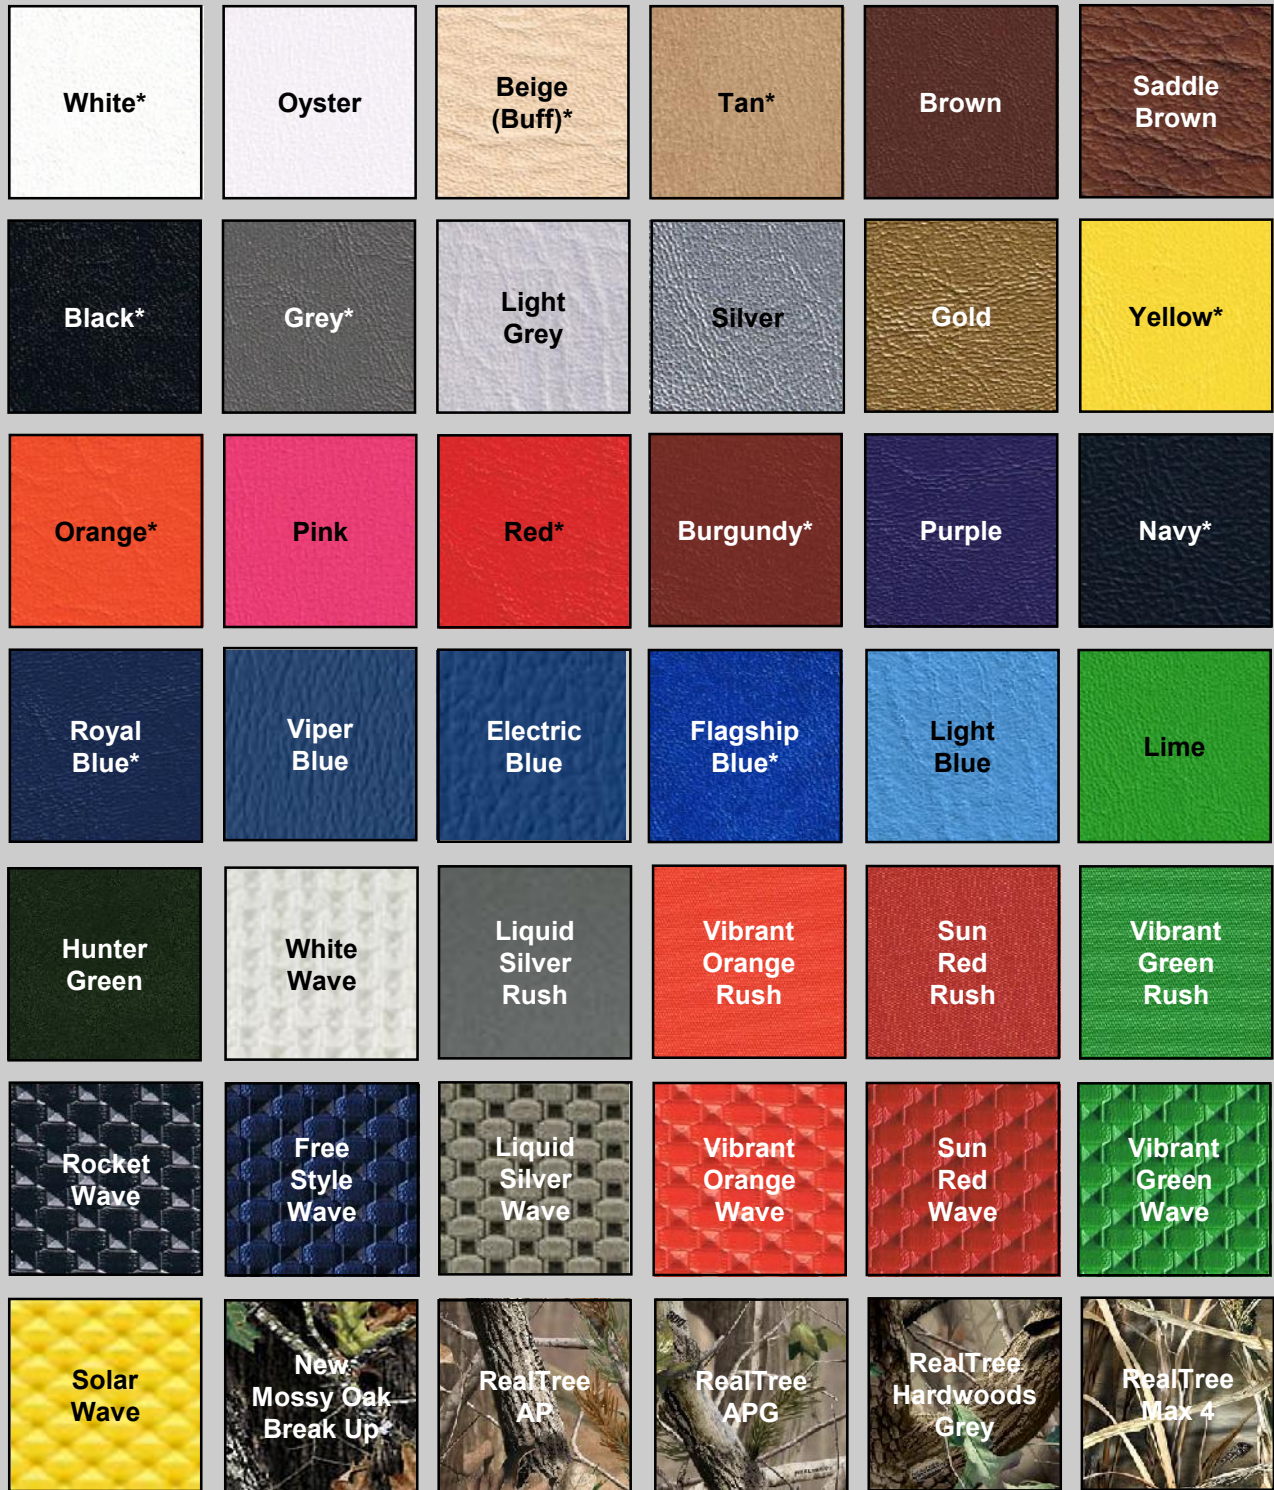

## Standard Colors

“\*” indicates colors also available standard in pleated material.

Any other standard color can be produced with pleats at an additional charge.

Colors may vary. Sample swatches available upon request.